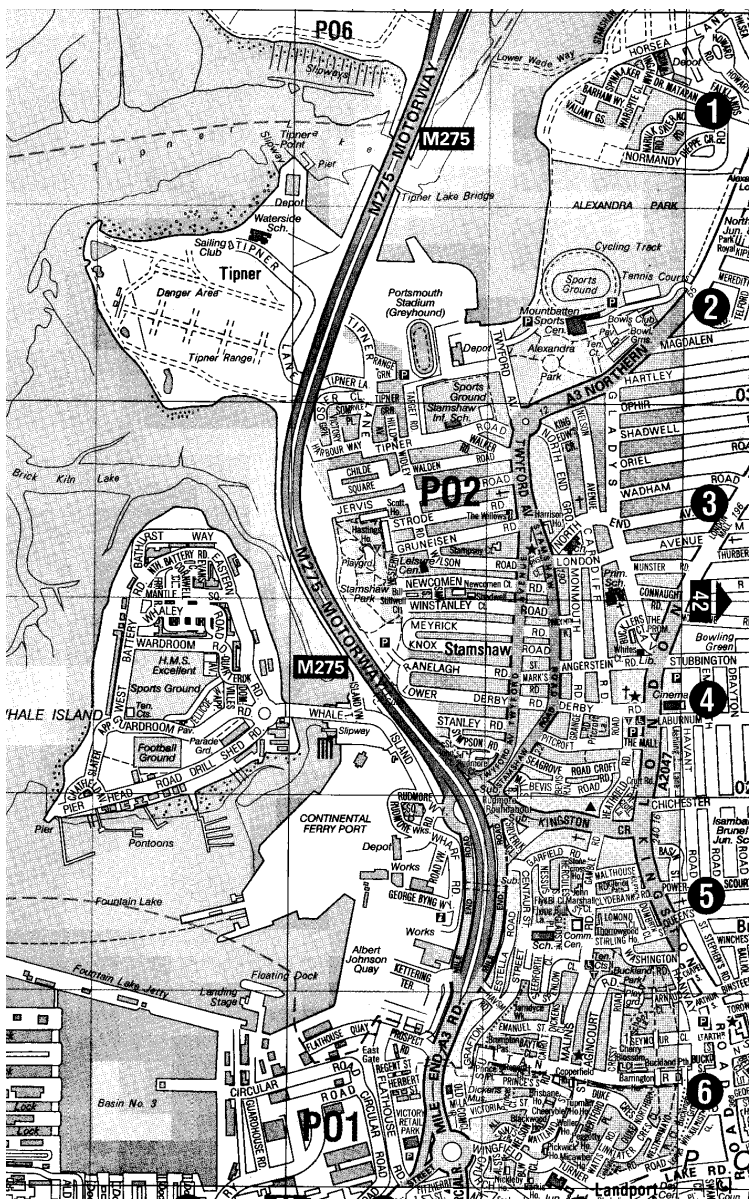

DIRECTIONS:
 Follow M275 direction Continental Ferry Port. Take slip direction North End, at RAB take first slip up Twyford Avenue to mini RAB, Follow route 'Out of City' up Northern Parade, where left at signpost Cannons Sports Club / Alexandra Bowls. Follow road down to back of the Mountbatten Centre. Cycle Track is out the back.